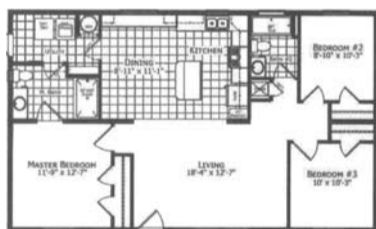

2022 Atlantic 24402
28x48 (44) 3BR/2BA 1,173 SF
Drywall Home, Extra Cab's
Lot Model AVAILABLE DISPLAY